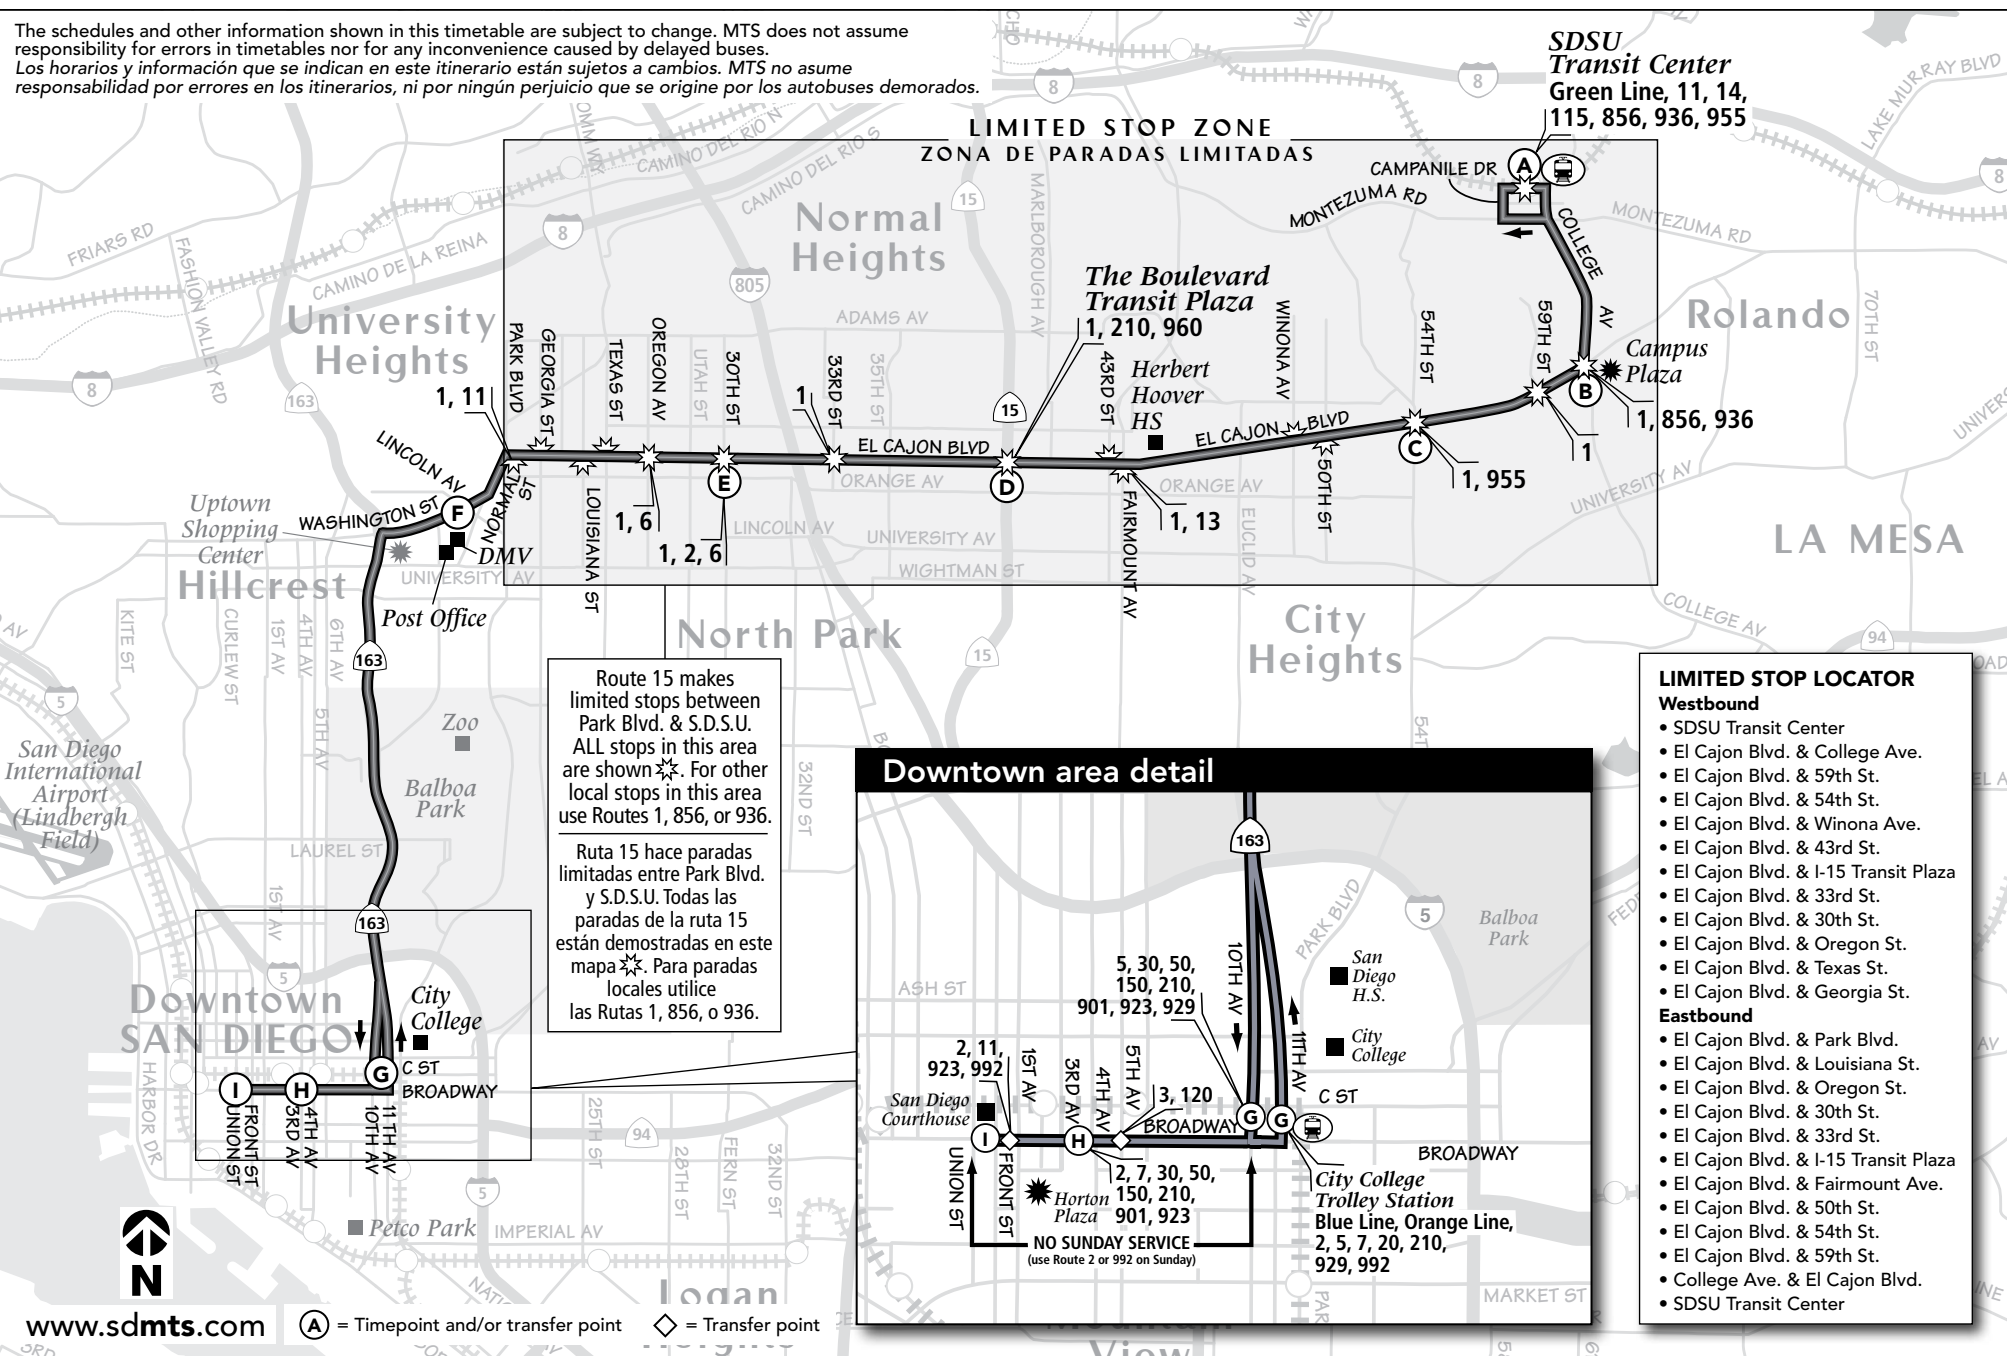

15

SDSU – Downtown
Limited stops via El Cajon Blvd.

1. **DESTINATIONS**
2. Campus Plaza
   - El Cajon Blvd.
   - Hoover High School
   - San Diego State University
   - The Boulevard Transit Plaza

DAY PASS (REGIONAL) / Pase diario (Regional)

Valid for unlimited travel for one person on Trolley, most MTS buses, NCTD Breeze and SPRINTER. Valid for a discount on COASTER fares; not valid on Premium Express, Rural, or special service buses, or ADA paratransit.

Válidos para viajes ilimitados de una sola persona para: el Trolley, la mayoría de los autobuses de MTS, y los servicios del NCTD de BREEZE y SPRINTER. Válidos para acceder a descuentos en el COASTER, pero no para las rutas Premium Express ni rurales, los servicios especiales ni los servicios para discapacitados de ADA.

* I.D. required for discount fare or pass.
* Se requiere identificación para tarifas o pases de descuento.

For more information on riding MTS services, pick up a Rider's Guide on a bus or at the Transit Store, or visit www.sdmts.com. Para obtener más información sobre el uso de los servicios de MTS, recoga un 'Rider's Guide' en un autobús o en 'The Transit Store,' o visita a www.sdmts.com.

Thank you for riding MTS! ¡Gracias por viajar con MTS!

Route 15 Sunday* / domingo*

Downtown → City Heights → SDSU

DEPART	(I) Broadway & Front St.	(H) Broadway & 3rd Ave.	(G) City College Trolley (11th Ave.)	(F) Washington St. & Lincoln Ave.	(E) El Cajon Blvd. & 30th St.	(D) Boulevard Transit Plaza (@ Fwy. 15)	(C) El Cajon Blvd. & 54th St.	(B) College Ave. & El Cajon Blvd.	(A) SDSU Transit Center
6:11a	—	—	6:15a	6:20a	6:24a	6:24a	6:30a	6:32a	6:37a
7:11	—	—	7:15	7:21	7:25	7:25	7:32	7:34	7:39
8:11	—	—	8:15	8:21	8:26	8:26	8:33	8:35	8:40
8:41	—	—	8:45	8:51	8:56	8:56	9:03	9:05	9:10
9:11	—	—	9:15	9:22	9:27	9:27	9:35	9:38	9:43
9:41	—	—	9:45	9:52	9:57	9:57	10:05	10:08	10:13
10:11	—	—	10:15	10:22	10:27	10:27	10:35	10:38	10:43
10:41	—	—	10:46	10:54	10:59	10:59	11:08	11:11	11:16
11:11	—	—	11:16	11:24	11:29	11:29	11:38	11:41	11:46
11:41	—	—	11:46	11:54	11:59	11:59	12:08p	12:11p	12:16p
12:11p	—	—	12:16p	12:24p	12:29p	12:29p	12:38	12:41	12:46
12:41	—	—	12:46	12:54	12:59	12:59	1:08	1:11	1:16
1:11	—	—	1:16	1:24	1:29	1:29	1:38	1:41	1:46
1:41	—	—	1:46	1:54	1:59	1:59	2:08	2:11	2:16
2:11	—	—	2:16	2:24	2:29	2:29	2:38	2:41	2:46
2:41	—	—	2:46	2:54	2:59	2:59	3:08	3:11	3:16
3:11	—	—	3:16	3:24	3:29	3:29	3:38	3:41	3:46
3:41	—	—	3:46	3:54	3:59	3:59	4:08	4:11	4:16
4:11	—	—	4:16	4:24	4:29	4:29	4:38	4:41	4:46
4:41	—	—	4:46	4:54	4:59	4:59	5:08	5:11	5:16
5:11	—	—	5:16	5:24	5:29	5:29	5:38	5:41	5:46
5:41	—	—	5:46	5:54	5:59	5:59	6:08	6:11	6:16
6:12	—	—	6:16	6:23	6:28	6:28	6:36	6:39	6:44
6:42	—	—	6:46	6:53	6:58	6:58	7:06	7:09	7:14
7:12	—	—	7:16	7:23	7:28	7:28	7:36	7:39	7:44
7:42	—	—	7:46	7:53	7:58	7:58	8:06	8:09	8:14
8:15	—	—	8:19	8:26	8:31	8:31	8:38	8:40	8:45
8:45	—	—	8:49	8:56	9:01	9:01	9:08	9:10	9:15
9:15	—	—	9:19	9:26	9:31	9:31	9:38	9:40	9:45
9:45	—	—	9:49	9:55	9:59	9:59	10:06	10:08	10:13
10:15	—	—	10:19	10:25	10:29	10:29	10:36	10:38	10:43
11:15	—	—	11:19	11:25	11:29	11:29	11:35	11:37	11:42

LIMITED STOP ZONE / ZONA DE PARADAS LIMITADAS