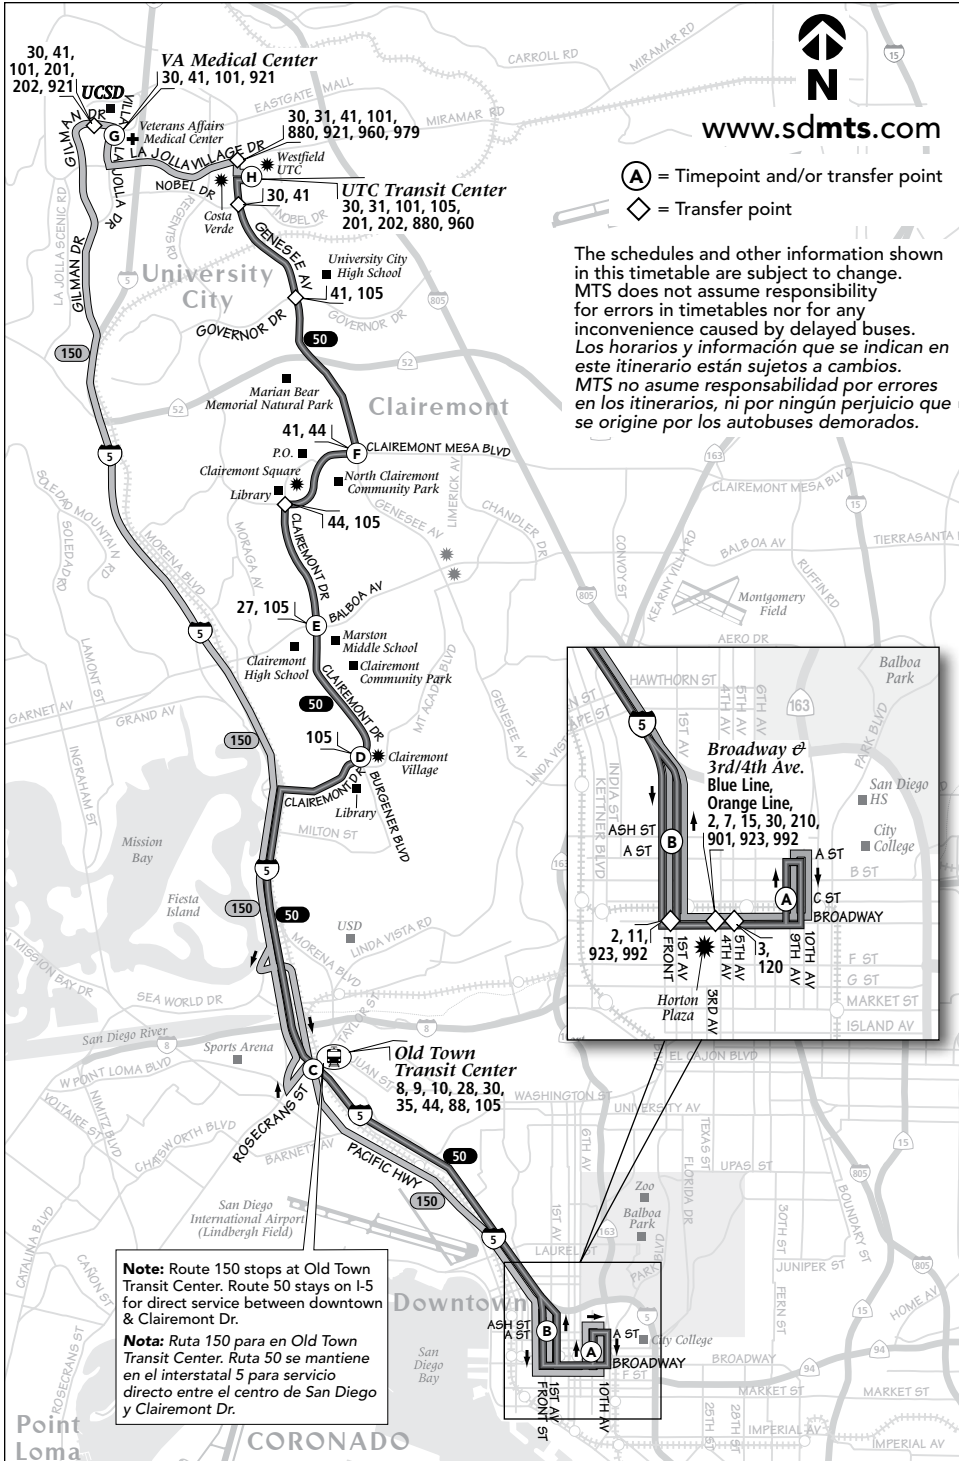

Alternative formats are available upon request. Please call: / Formato alternativo disponible al preguntar. Favor de llamar: (619) 231-1466

Route 150 Monday through Friday* / Lunes a viernes*

Downtown → Old Town → University City

(A) 9th Ave. & C St. DEPART	(B) 1st Ave. & Ash St.	(C) Old Town Transit Center ARRIVE	(C) Old Town Transit Center DEPART	(G) VA Medical Center	(H) UTC Transit Center ARRIVE
5:56a	6:06a	6:12a	6:14a	6:34a	6:44a
6:11	6:22	6:29	6:31	6:51	7:01
6:26	6:37	6:44	6:46	7:08	7:18
6:41	6:52	6:59	7:01	7:23	7:33
6:56	7:08	7:16	7:18	7:40	7:50
7:11	7:23	7:31	7:33	7:57	8:08
7:26	7:38	7:46	7:48	8:12	8:23
7:41	7:53	8:01	8:03	8:27	8:38
7:56	8:08	8:16	8:18	8:42	8:53
8:11	8:23	8:31	8:33	8:57	9:08
8:26	8:38	8:46	8:48	9:12	9:23
8:41	8:53	9:01	9:03	9:27	9:38
8:56	9:08	9:16	9:18	9:40	9:51
9:26	9:38	9:46	9:48	10:10	10:21
9:56	10:08	10:16	10:18	10:40	10:51
10:56	11:08	11:16	11:18	11:40	11:51
11:56	12:08p	12:16p	12:18p	12:40p	12:51p
12:56p	1:08	1:16	1:18	1:40	1:51
1:56	2:08	2:16	2:18	2:40	2:51
2:26	2:38	2:46	2:48	3:10	3:21
2:56	3:08	3:16	3:18	3:40	3:51
3:26	3:38	3:46	3:48	4:10	4:21
3:56	4:08	4:16	4:18	4:40	4:51
4:26	4:39	4:48	4:50	5:13	5:24
4:59	5:12	5:21	5:23	5:46	5:57
5:29	5:42	5:51	5:53	6:16	6:27
5:59	6:11	6:19	6:21	6:43	6:53

University City → Old Town → Downtown

(H) UTC Transit Center DEPART	(G) VA Medical Center	(C) Old Town Transit Center ARRIVE	(C) Old Town Transit Center DEPART	(B) Front St. & A St.	(A) 9th Ave. & C St. ARRIVE
5:57a	6:07a	6:26a	6:28a	6:35a	6:43a
6:27	6:37	6:56	6:58	7:05	7:13
6:57	7:08	7:28	7:30	7:37	7:45
7:27	7:38	7:58	8:00	8:07	8:15
7:57	8:08	8:28	8:30	8:37	8:45
8:27	8:38	8:59	9:01	9:08	9:17
8:57	9:08	9:29	9:31	9:38	9:47
9:58	10:09	10:30	10:32	10:39	10:48
10:58	11:09	11:30	11:32	11:39	11:48
11:58	12:09p	12:30p	12:32p	12:39p	12:48p
12:58p	1:09	1:31	1:33	1:41	1:51
1:58	2:09	2:31	2:33	2:41	2:51
2:27	2:38	3:00	3:02	3:10	3:20
2:42	2:53	3:15	3:17	3:25	3:35
2:57	3:08	3:30	3:32	3:40	3:50
3:12	3:23	3:45	3:47	3:55	4:05
3:27	3:38	4:00	4:02	4:10	4:20
3:42	3:53	4:15	4:17	4:25	4:35
3:57	4:08	4:33	4:35	4:43	4:52
4:12	4:23	4:48	4:50	4:58	5:07
4:27	4:38	5:03	5:05	5:13	5:22
4:42	4:53	5:18	5:20	5:28	5:37
4:57	5:08	5:33	5:35	5:43	5:52
5:12	5:23	5:48	5:50	5:58	6:07
5:32	5:43	6:06	6:08	6:15	6:24
5:47	5:58	6:21	6:23	6:30	6:39
6:05	6:16	6:39	6:41	6:48	6:57
6:35	6:45	7:06	7:08	7:15	7:23