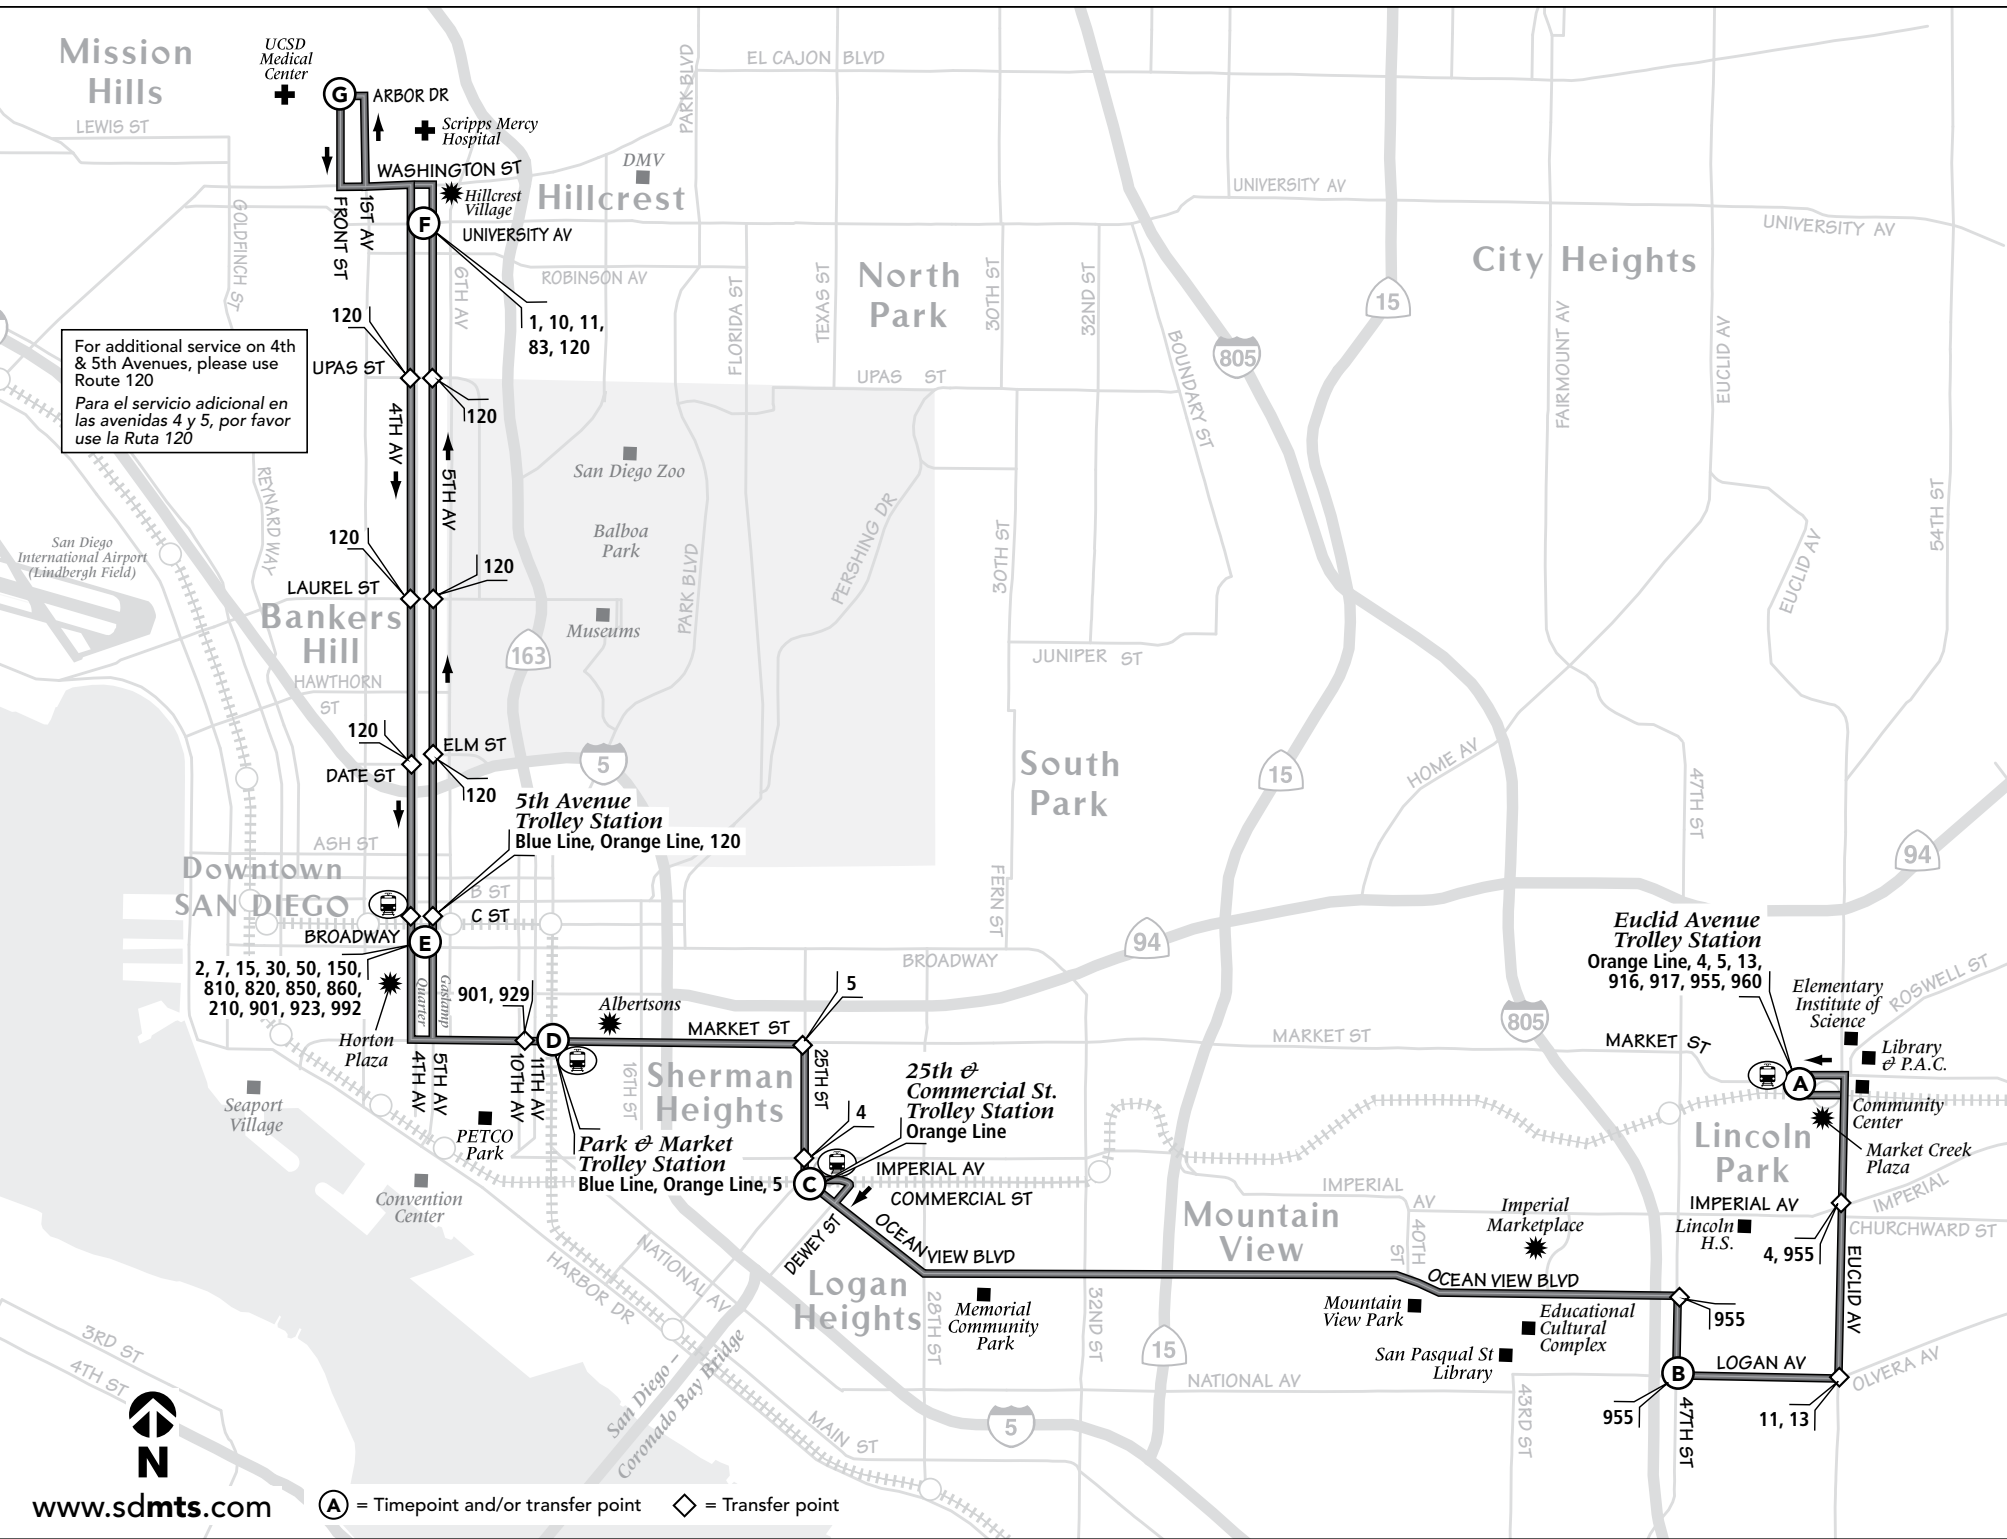

DIRECTORY / Directorio

Regional Transit Information / Información de transporte público regional	511 or/ó (619) 233-3004
TTY/TDD (teletype for hearing impaired) / Teletipo para sordos	(619) 234-5005 or/ó (888) 722-4889
InfoExpress (24-hour info via Touch-Tone phone) / Información las 24 horas (via teléfono de teclas)	(619) 685-4900
Customer Service / Suggestions / Servicio al cliente / Sugerencias	(619) 557-4555
SafeWatch	(619) 557-4500
Lost & Found / Objetos extraviados	(619) 427-6438 or/ó (800) 409-3310
The Transit Store	(619) 234-1060 1st & Broadway, Downtown San Diego M-F 9am-5pm

3

Euclid Trolley – UCSD Med. Ctr. / Hillcrest
via Ocean View Blvd. / Downtown

DESTINATIONS

- Balboa Park
- Educational Cultural Complex
- Gaslamp Quarter
- Market Creek Plaza
- Ocean View Blvd.

5th Ave.
Park & Market
25th & Commercial
Euclid

For MTS online trip planning / Planificación de viajes por Internet www.sdmts.com

For more information on riding MTS services, pick up a Rider's Guide on a bus or at the Transit Store, or visit www.sdmts.com.
Para obtener más información sobre el uso de los servicios de MTS, recoga un 'Rider's Guide' en un autobús o en 'The Transit Store,' o visita a www.sdmts.com.

Thank you for riding MTS! ¡Gracias por viajar con MTS!

* I.D. required for discount fare or pass.
* Se requiere identificación para tarifas o pases de descuento.

The schedules and other information shown in this timetable are subject to change. MTS does not assume responsibility for errors in timetables nor for any inconvenience caused by delayed buses. Los horarios y información que se indican en este itinerario están sujetos a cambios. MTS no asume responsabilidad por errores en los itinerarios, ni por ningún perjuicio que se origine por los autobuses demorados.

Alternative formats are available upon request. Please call: / Formato alternativo disponible al preguntar. Favor de llamar: (619) 231-1466

Route 3							Sunday* / domingo*						
Lincoln Park ➔ Downtown ➔ Hillcrest							Hillcrest ➔ Downtown ➔ Lincoln Park						
(A)	(B)	(C)	(D)	(E)	(F)	(G)	(G)	(F)	(E)	(D)	(C)	(B)	(A)
Euclid Ave. Trolley Station DEPART	47th St. & Logan Ave.	25th & Commercial Trolley Station	Park & Market Trolley Station	5th Ave. & Broadway	5th Ave. & University Ave.	UCSD Medical Center ARRIVE	UCSD Medical Center DEPART	4th Ave. & University Ave.	4th Ave. & Broadway	Park & Market Trolley Station	25th & Commercial Trolley Station	Logan Ave. & 47th St.	Euclid Ave. Trolley Station ARRIVE
5:35a	5:41a	5:54a	6:01a	6:07a	6:19a	6:23a	5:57a	6:01a	6:13a	6:19a	6:26a	6:38a	6:45a
6:55	7:01	7:14	7:21	7:27	7:39	7:43	7:20	7:24	7:37	7:43	7:50	8:03	8:11
7:55	8:01	8:15	8:23	8:29	8:42	8:47	8:20	8:24	8:37	8:43	8:50	9:03	9:11
8:55	9:02	9:16	9:26	9:32	9:46	9:51	9:17	9:22	9:37	9:44	9:52	10:06	10:14
9:55	10:02	10:16	10:26	10:32	10:46	10:51	10:17	10:22	10:37	10:44	10:52	11:06	11:14
10:55	11:02	11:16	11:26	11:33	11:48	11:53	11:15	11:21	11:37	11:44	11:52	12:08p	12:16p
12:55p	1:02	1:16	1:26	1:33	1:48	1:53	12:15p	12:21p	12:37p	12:44p	12:52p	1:08	1:16
1:55	2:03	2:18	2:28	2:36	2:51	2:56	1:15	1:21	1:37	1:44	1:52	2:08	2:16
2:55	3:03	3:18	3:28	3:36	3:51	3:56	2:16	2:22	2:38	2:45	2:54	3:10	3:19
3:55	4:03	4:18	4:28	4:36	4:51	4:56	3:16	3:22	3:38	3:45	3:54	4:10	4:19
4:55	5:03	5:17	5:26	5:33	5:47	5:52	4:16	4:22	4:38	4:45	4:54	5:10	5:19
5:55	6:02	6:15	6:24	6:31	6:44	6:49	5:16	5:22	5:37	5:44	5:52	6:07	6:15
6:55	7:02	7:15	7:24	7:31	7:44	7:49	6:19	6:24	6:38	6:44	6:53	7:07	7:14
							7:23	7:27	7:39	7:45	7:53	8:06	8:13

*A Saturday or Sunday schedule will be operated on most holidays and observed holidays, including New Year's Day, Presidents' Day, Memorial Day, Independence Day, Labor Day, Thanksgiving and Christmas. For holiday service details, visit www.sdmts.com or call 511.
*Se operará con horario de sábado o domingo durante la mayoría de los días festivos y los días de asueto a guardar. Los días festivos incluyen Año Nuevo, Presidents' Day, Memorial Day, Día de la Independencia (E.E.U.U.), Labor Day, Día de Acción de Gracias y Navidad. Para detalles sobre el servicio en días festivos, visite www.sdmts.com o llame al 511.