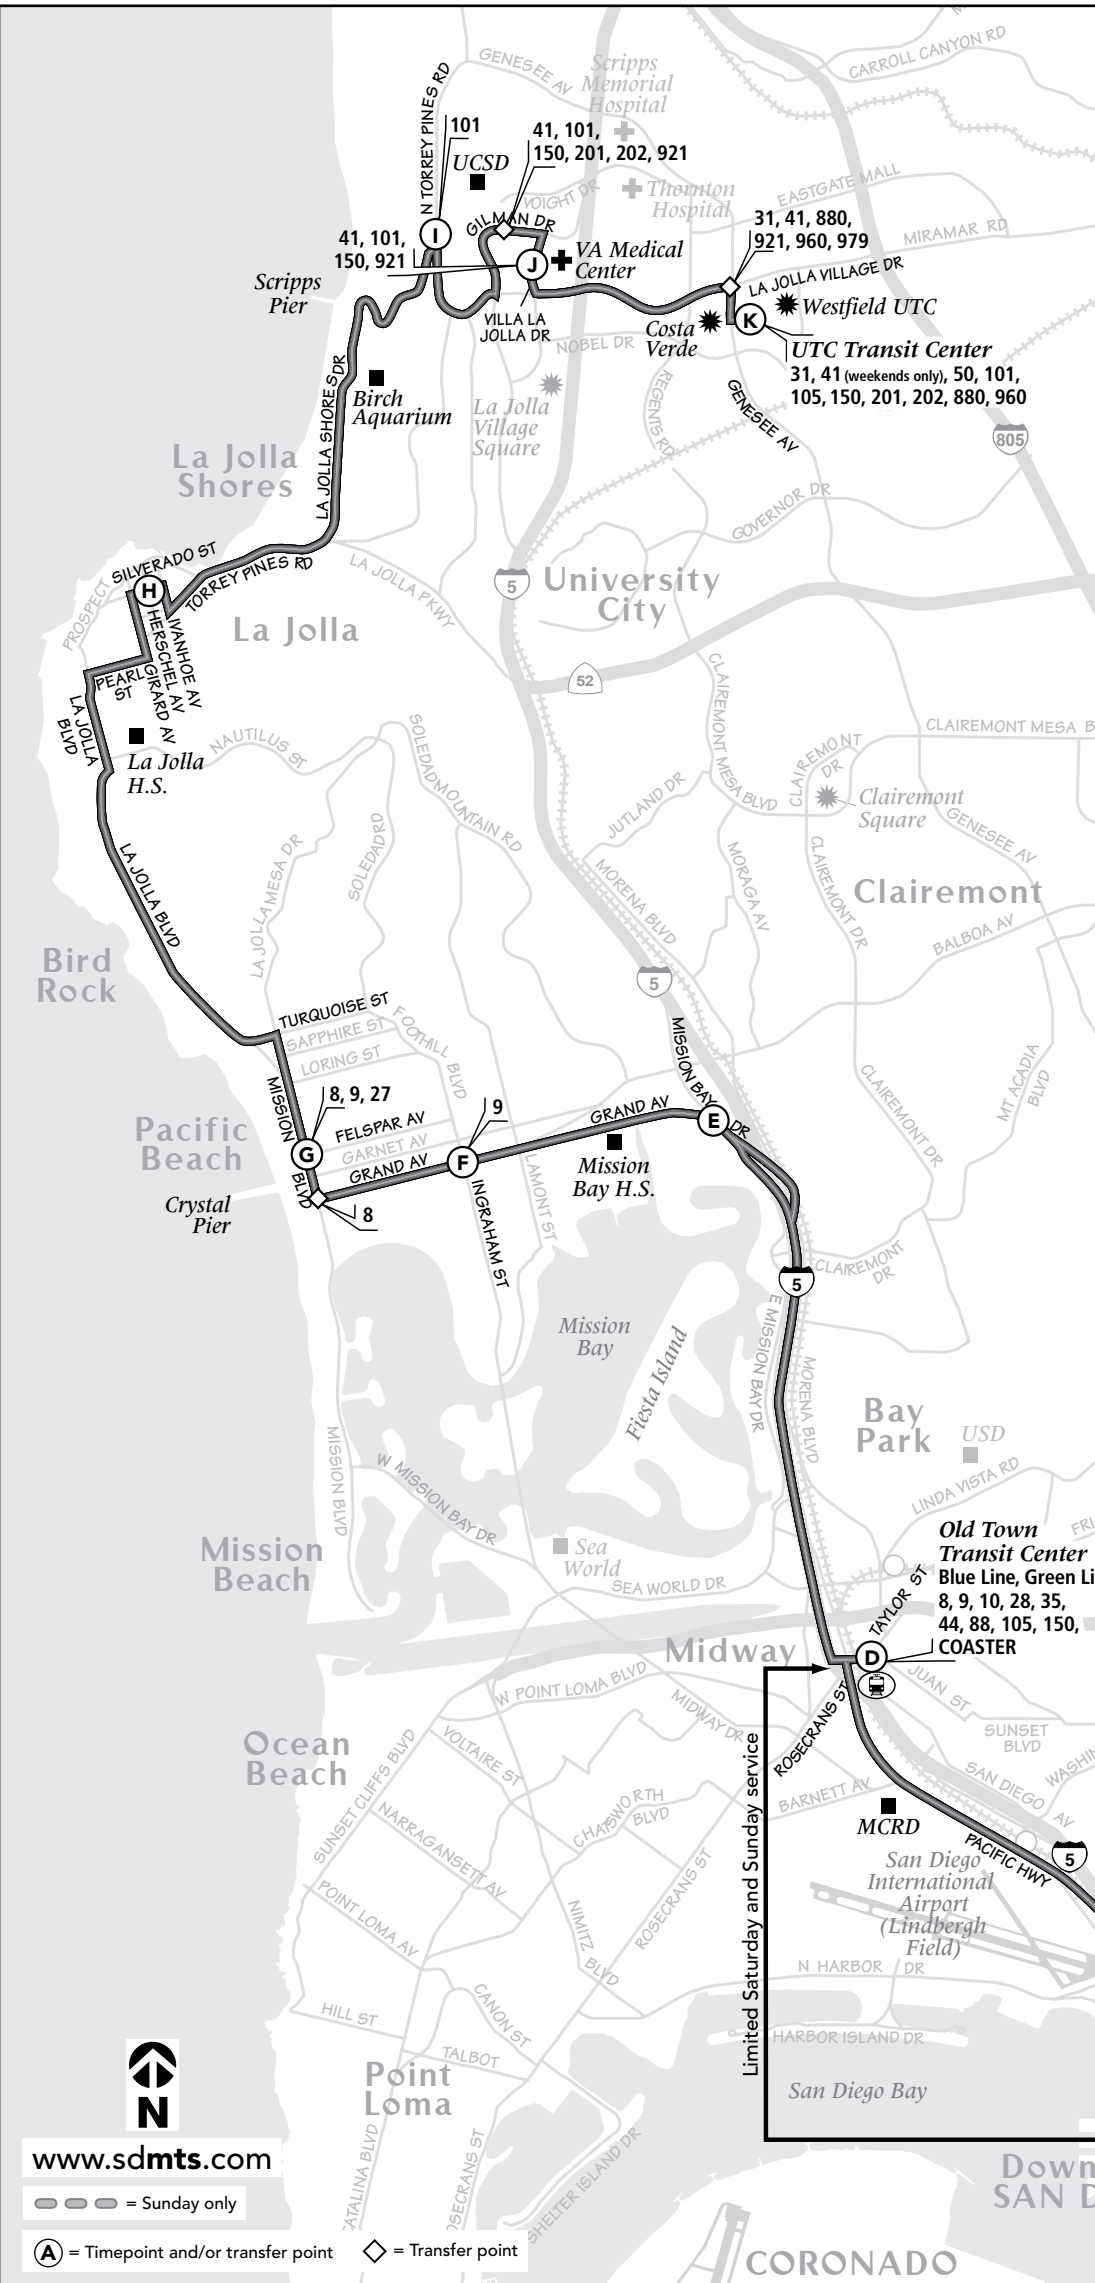

Downtown
Old Town

Route 30 Sunday* / domingo*

Old Town → Pacific Beach → La Jolla → UTC

City College Trolley Station	D	E	G	H	I	J	K	
Old Town Transit Center	Grand Ave. & Mission Bay Dr.	Mission Blvd. & Felspar St.	Silverado St. & Herschel	N. Torrey Pines & La Jolla Shores	VA Medical Center	UTC Transit Center		
▶ 6:20a	6:32a	6:41a	6:50a	7:06a	7:17a	7:25a	7:33a	
—	7:32	7:41	7:52	8:09	8:21	8:30	8:39	
Alternate Sunday service from downtown available on the Blue Line Servicio de domingo alterno del centro en la Blue Line	8:32	8:42	8:55	9:14	9:28	9:37	9:46	
	9:02	9:12	9:25	9:44	9:58	10:07	10:16	
	9:32	9:42	9:55	10:14	10:28	10:37	10:46	
	10:02	10:12	10:27	10:47	11:02	11:11	11:21	
	10:32	10:42	10:57	11:17	11:32	11:41	11:51	
	AND THEN EVERY 30 MINUTES AT: / Y LUEGO CADA 30 MINUTOS A LA:							
	:02	:12	:27	:47	:02	:11	:21	
:32	:42	:57	:17	:32	:41	:51		
UNTIL: / HASTA:								
4:02p	4:12p	4:27p	4:47p	5:02p	5:11p	5:21p		
4:32	4:42	4:57	5:17	5:32	5:41	5:51		
5:02	5:12	5:27	5:47	6:02	6:11	6:21		
5:32	5:42	5:55	6:14	6:28	6:37	6:47		
6:02	6:12	6:25	6:44	6:58	7:07	7:17		
6:47	6:57	7:09	7:27	7:40	7:49	7:58		
7:47	7:56	8:07	8:23	8:35	8:43	8:52		
8:47	8:56	9:07	9:23	9:35	9:43	9:52		
9:47	9:55	10:05	10:20	10:31	10:39	10:48		
10:47	10:55	11:05	11:20	11:31	11:39	11:48		

▶ = Trip departs City College Trolley Station on 11th Ave. at 6:20am and operates non-stop to Old Town via MCRD. Viaje sale a las 6:20am del City College Trolley Station en avenida 11 y opera sin paradas a Old Town via MCRD.

Trips begin in Old Town. Alternate service from downtown available on the Blue Line.

Viajes comienzan en Old Town. Servicio alterno del centro en la Blue Line.

UTC ➔ La Jolla ➔ Pacific Beach ➔ Old Town ➔ Downtown