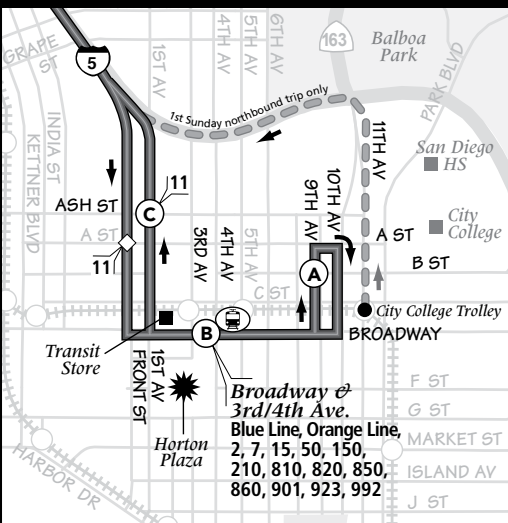

Downtown area detail