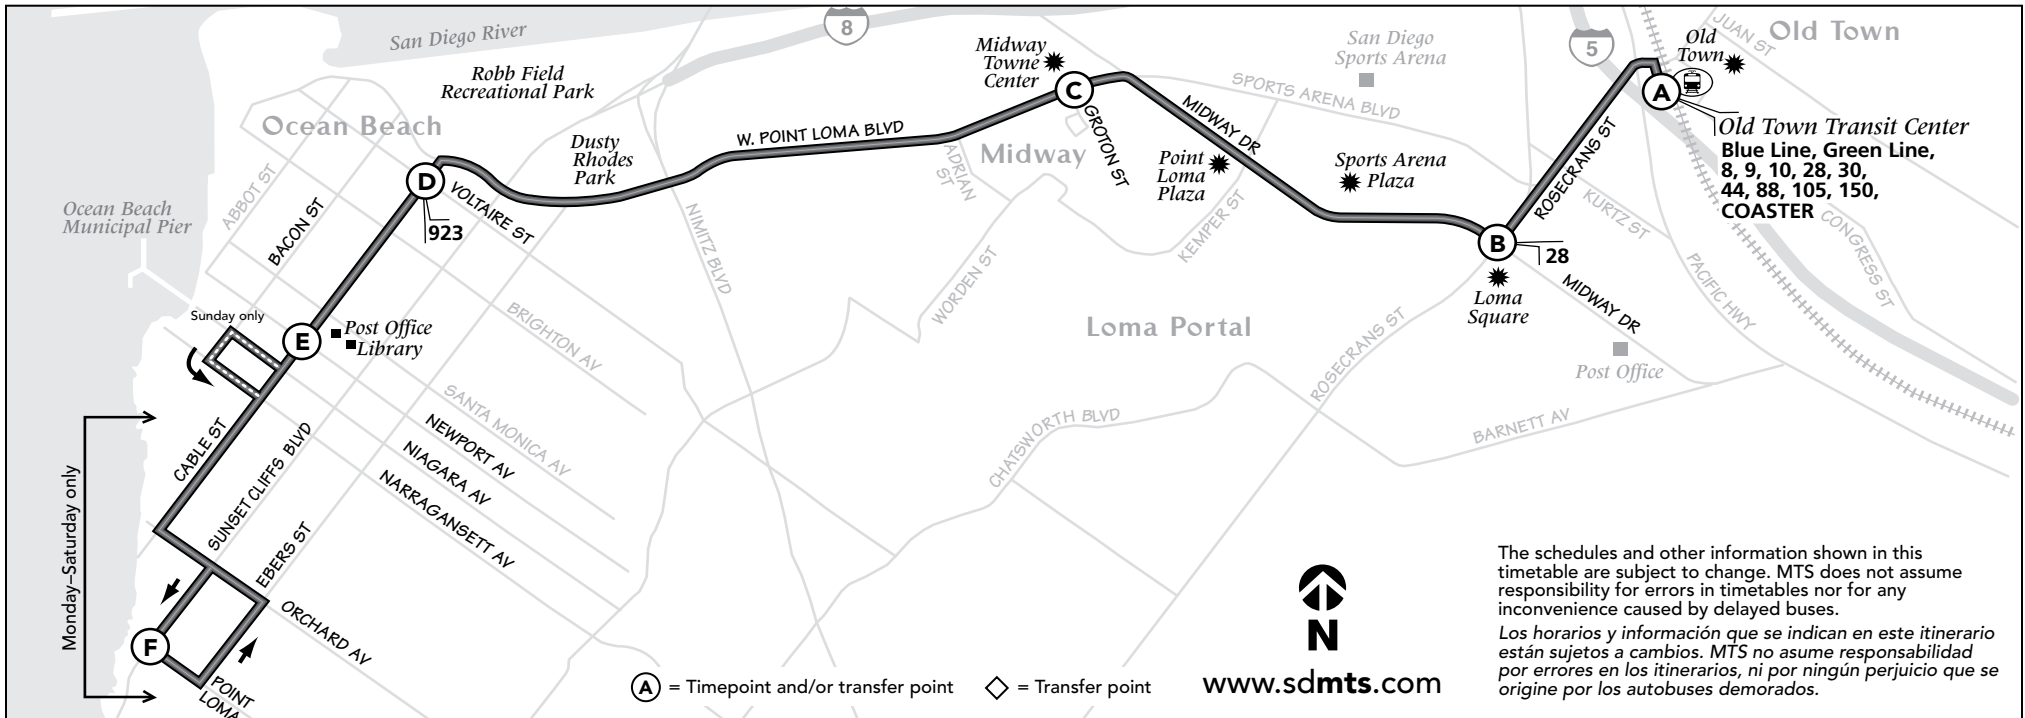

* I.D. required for discount fare or pass.
* Se requiere identificación para tarifas o pases de descuento.

DIRECTORY / Directorio

Regional Transit Information Información de transporte público regional	511 or/ó (619) 233-3004
TTY/TDD (teletype for hearing impaired) Teletipo para sordos	(619) 234-5005 or/ó (888) 722-4889
InfoExpress (24-hour info via Touch-Tone phone) Información las 24 horas (via teléfono de teclas)	(619) 685-4900
Customer Service / Suggestions Servicio al cliente / Sugerencias	(619) 557-4555
SafeWatch	(619) 557-4500
Lost & Found Objetos extraviados	(619) 427-6438 or/ó (800) 409-3310
The Transit Store	(619) 234-1060 1st & Broadway, Downtown San Diego M-F 9am-5pm

For MTS online trip planning
Planificación de viajes por Internet www.sdmts.com

For more information on riding MTS services, pick up a Rider's Guide on a bus or at the Transit Store, or visit www.sdmts.com.
Para obtener más información sobre el uso de los servicios de MTS, recoga un 'Rider's Guide' en un autobús o en 'The Transit Store,' o visita a www.sdmts.com.

Thank you for riding MTS! ¡Gracias por viajar con MTS!

35

Old Town – Ocean Beach

via Midway Dr. / Cable St.

DESTINATIONS

- Loma Square
- Ocean Beach Library
- Ocean Beach Post Office
- Point Loma Plaza
- Robb Field
- Sports Arena Plaza

Old Town

The schedules and other information shown in this timetable are subject to change. MTS does not assume responsibility for errors in timetables nor for any inconvenience caused by delayed buses.
Los horarios y información que se indican en este itinerario están sujetos a cambios. MTS no asume responsabilidad por errores en los itinerarios, ni por ningún perjuicio que se origine por los autobuses demorados.