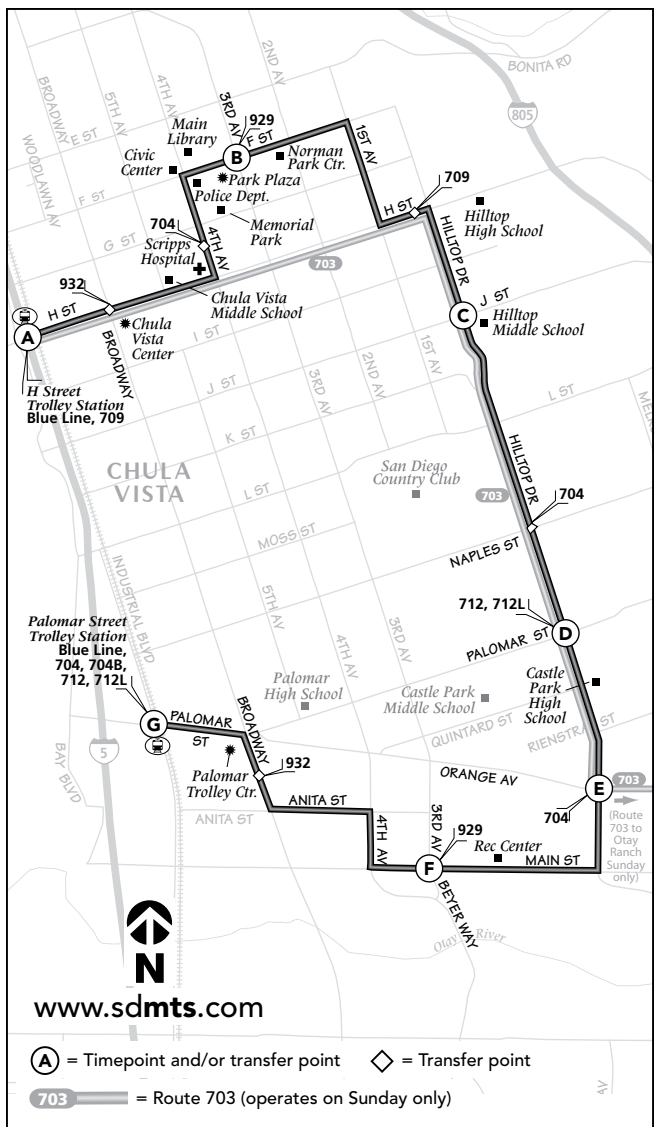

The schedules and other information shown in this timetable are subject to change. MTS does not assume responsibility for errors in timetables nor for any inconvenience caused by delayed buses.
Los horarios y información que se indican en este itinerario están sujetos a cambios. MTS no asume responsabilidad por errores en los itinerarios, ni por ningún perjuicio que se origine por los autobuses demorados.

Alternative formats are available upon request. Please call: / Formato alternativo disponible al preguntar. Favor de llamar:
(619) 231-1466