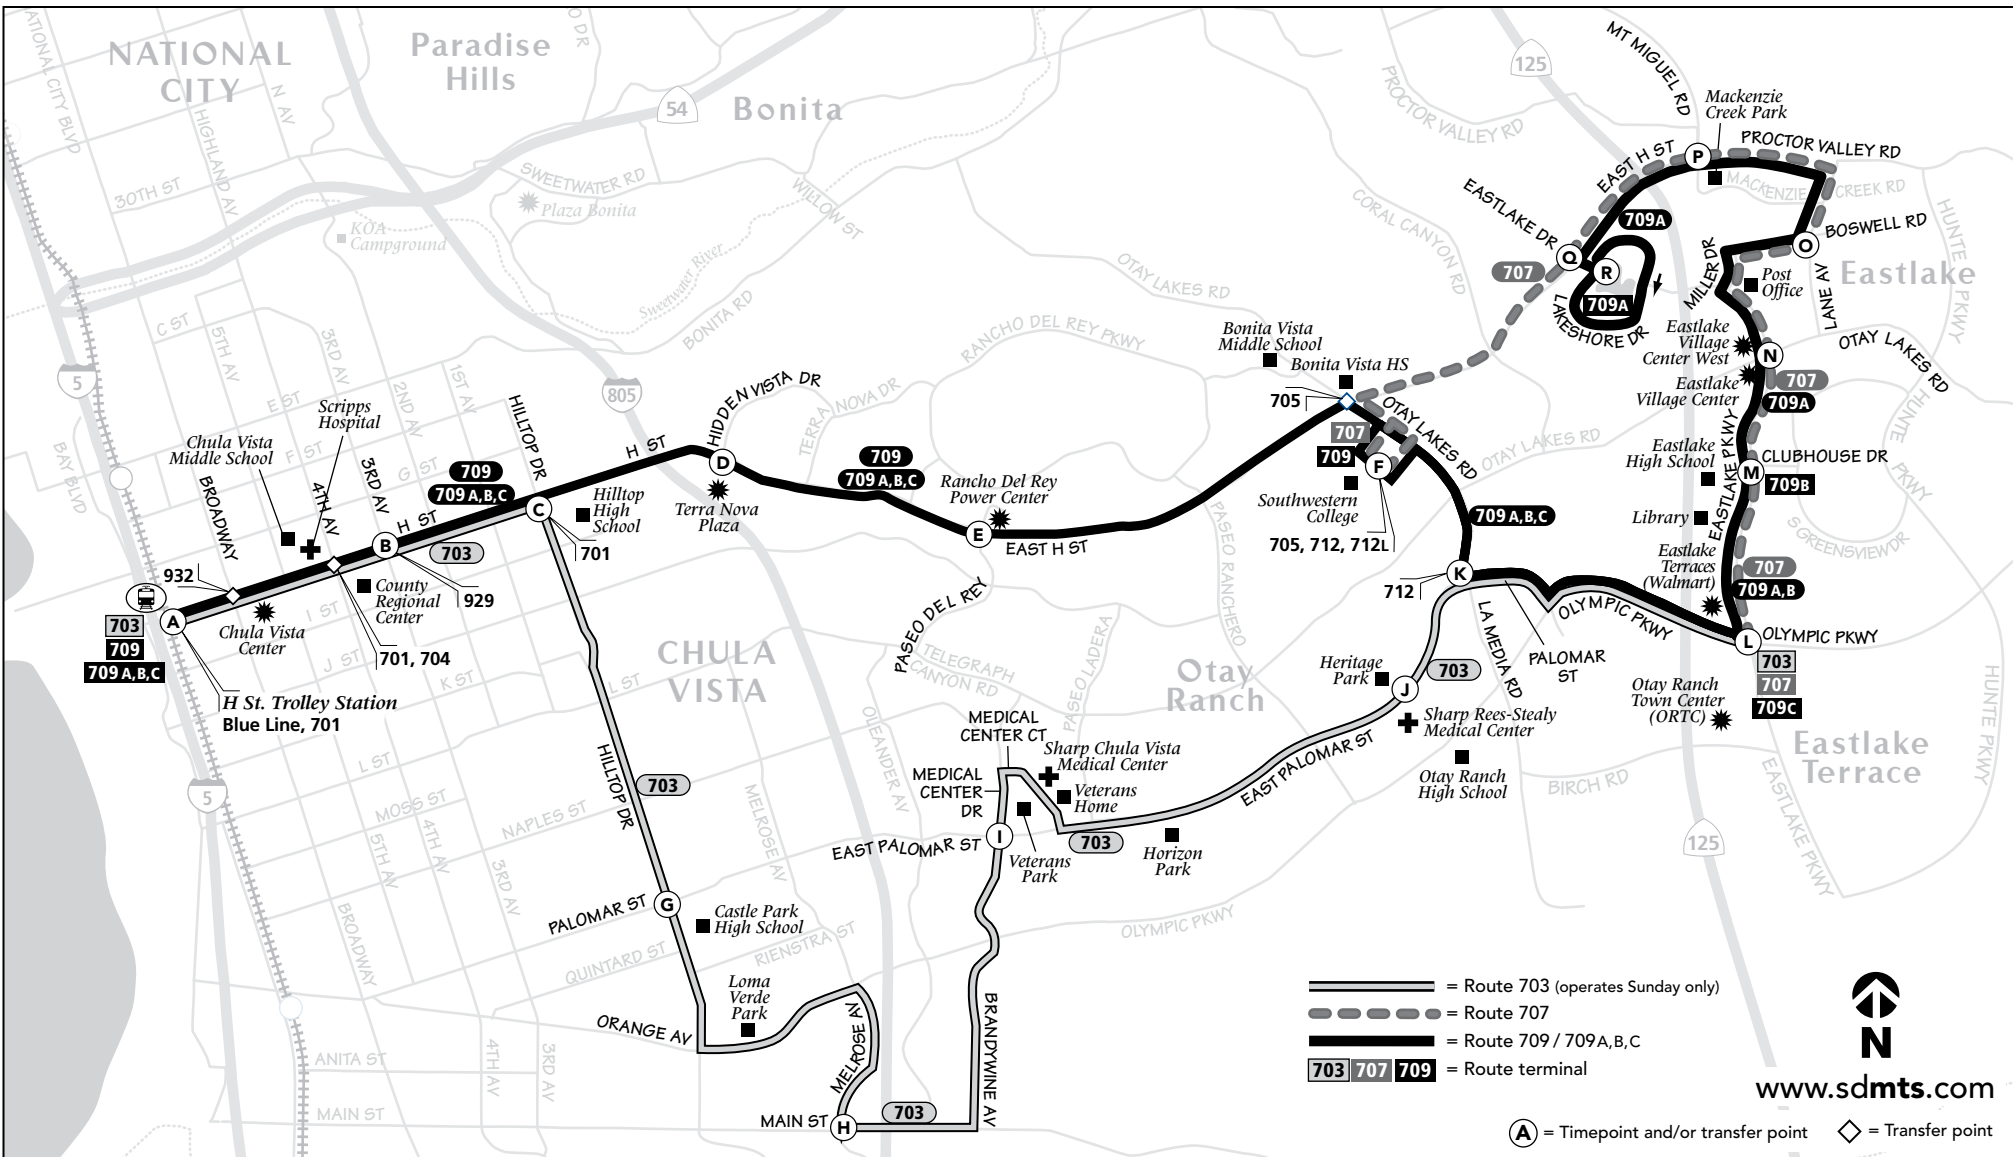

**H St. Trolley – Southwestern College**  
via East H St.

**DESTINATIONS**

- Bonita Vista High School (707/709)
- Eastlake High School (707/709)
- Eastlake Village Center (707/709)
- Hilltop High School (703/709)
- Otay Ranch Town Center
- Scripps Hospital (709)
- Sharp Chula Vista Med. Ctr. (703)
- Southwestern College (707/709)

Eastlake → Southwestern College → H Street Trolley

(R)	(M)	(L)	(K)	(F)	(E)	(D)	(B)	(A)
Lakeshore Dr. & Eastlake Dr. DEPART	Eastlake Pkwy. & Clubhouse Dr.	Olympic Pkwy. & Eastlake Pkwy.	E. Palomar St. & La Media Rd.	Southwestern College	East H St. & Paseo del Rey	East H St. & Hidden Vista Dr.	H St. & 3rd Ave.	H Street Trolley Station ARRIVE
—	—	5:39a	5:44a	5:48a	5:56a	5:59a	6:05a	6:12a
—	—	6:39	6:44	6:48	6:56	6:59	7:05	7:12
—	—	7:09	7:14	7:18	7:26	7:29	7:35	7:42
—	—	7:39	7:44	7:48	7:56	7:59	8:05	8:12
—	—	8:07	8:12	8:17	8:25	8:28	8:34	8:42
—	—	8:37	8:42	8:47	8:55	8:58	9:04	9:12
AND THEN EVERY 30 MINUTES AT: / Y LUEGO CADA 30 MINUTOS A								