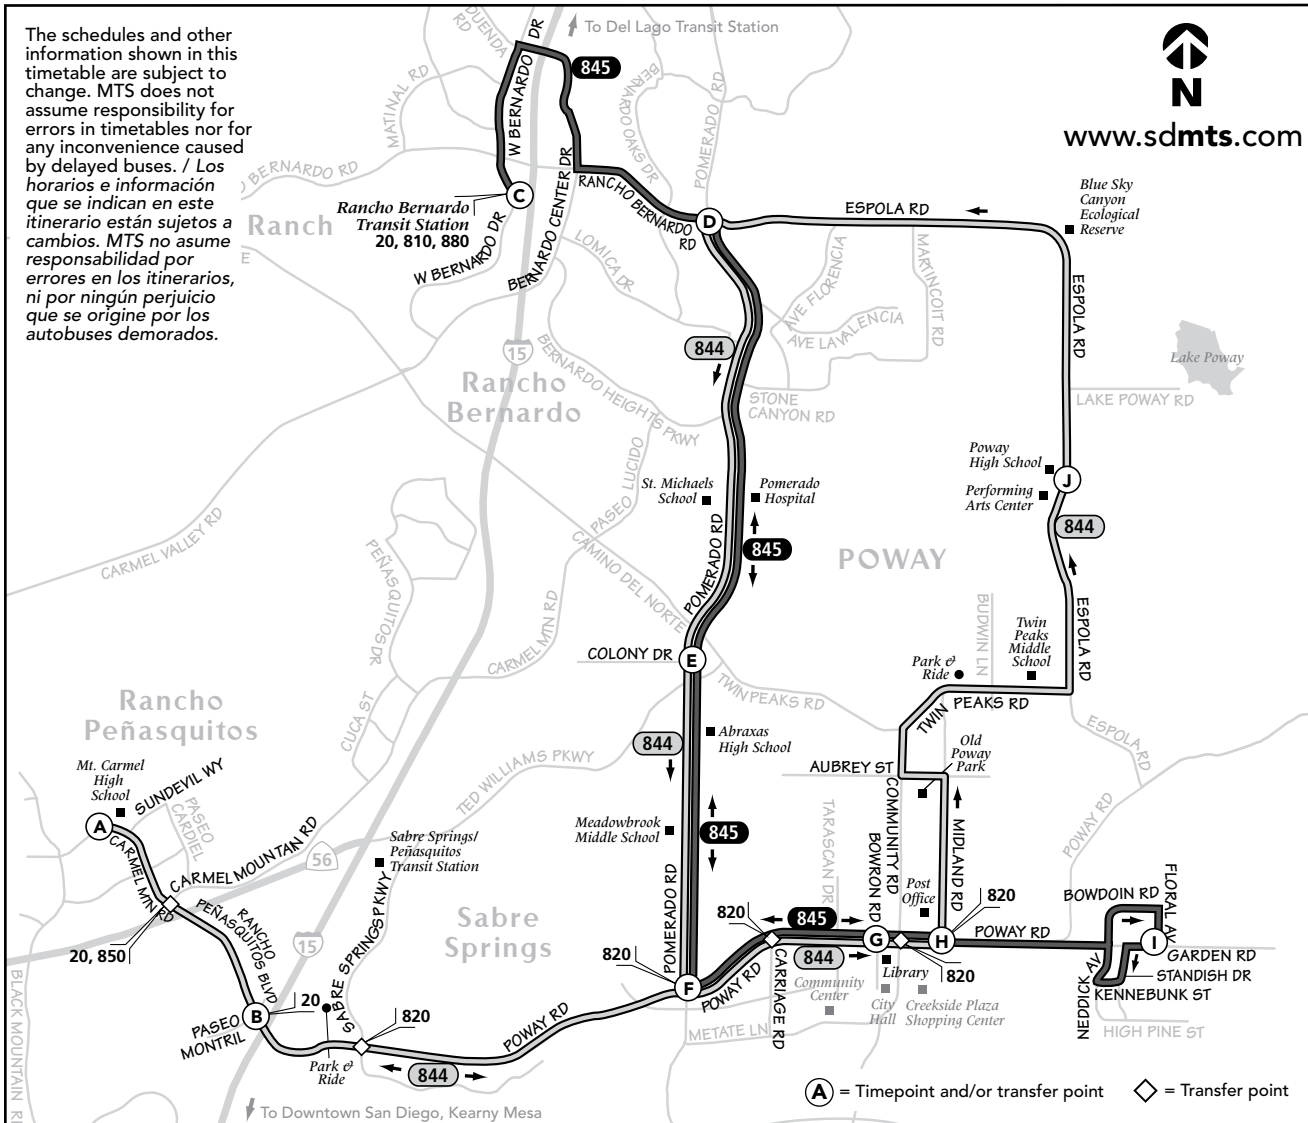

The Transit Store

Your full-service store for

- Tickets and Passes • Souvenirs • Maps and Timetables
- Compass Cards • Brochures • Transit IDs and more!

102 Broadway (at First Avenue)
Downtown San Diego
Monday - Friday, 9:00 a.m. to 5:00 p.m.

www.sdmts.com

Alternative formats are available upon request. Please call: **(619) 557-4555**
Formato alternativo disponible al preguntar. Favor de llamar: