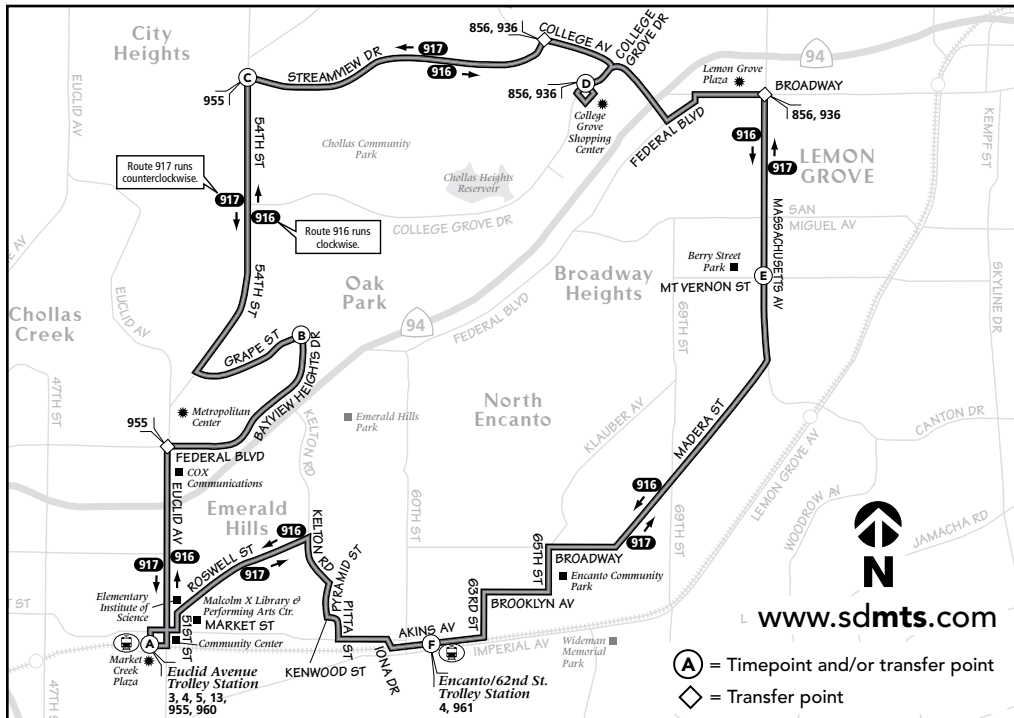

* I.D. required for discount fare or pass.
* Se requiere identificación para tarifas o pases de descuento.

DIRECTORY / Directorio

Regional Transit Information Información de transporte público regional	511 or/ó (619) 233-3004
TTY/TDD (teletype for hearing impaired) Teletipo para sordos	(619) 234-5005 or/ó (888) 722-4889
InfoExpress (24-hour info via Touch-Tone phone) Información las 24 horas (via teléfono de teclas)	(619) 685-4900
Customer Service / Suggestions Servicio al cliente / Sugerencias	(619) 557-4555
SafeWatch	(619) 557-4500
Lost & Found Objetos extraviados or/ó	Weekday (619) 427-6438 Weekend (877) 841-3278 (800) 722-4889

The Transit Store
1st & Broadway
Downtown San Diego
M-F 9am-5pm

For MTS online trip planning
Planificación de viajes por Internet www.sdmts.com

For more information on riding MTS services, pick up a Rider's Guide on a bus or at the Transit Store, or visit www.sdmts.com.
Para obtener más información sobre el uso de los servicios de MTS, recoga un 'Rider's Guide' en un autobús o en 'The Transit Store,' o visita a www.sdmts.com.

Thank you for riding MTS! ¡Gracias por viajar con MTS!

916/917

Euclid Trolley – College Grove
via Streamview Dr. / Massachusetts Ave.

DESTINATIONS

- College Grove Shopping Ctr.
- Encanto Community Park
- Lemon Grove Plaza
- Malcolm X Library
- Metropolitan Center

Encanto / 62nd St.
Euclid

Alternative formats are available upon request. Please call:
Formato alternativo disponible al preguntar. Favor de llamar:
(619) 231-1466

Get your transit pass at
VONS
Monthly transit passes are now available at all
56 Vons grocery stores locations in San Diego County.
Visit www.sdmts.com for a complete list of locations.

The schedules and other information shown in this timetable are subject to change.
MTS does not assume responsibility for errors in timetables nor for any inconvenience caused by delayed buses.
Los horarios y información que se indican en este itinerario están sujetos a cambios.
MTS no asume responsabilidad por errores en los itinerarios, ni por ningún perjuicio que se origine por los autobuses demorados.