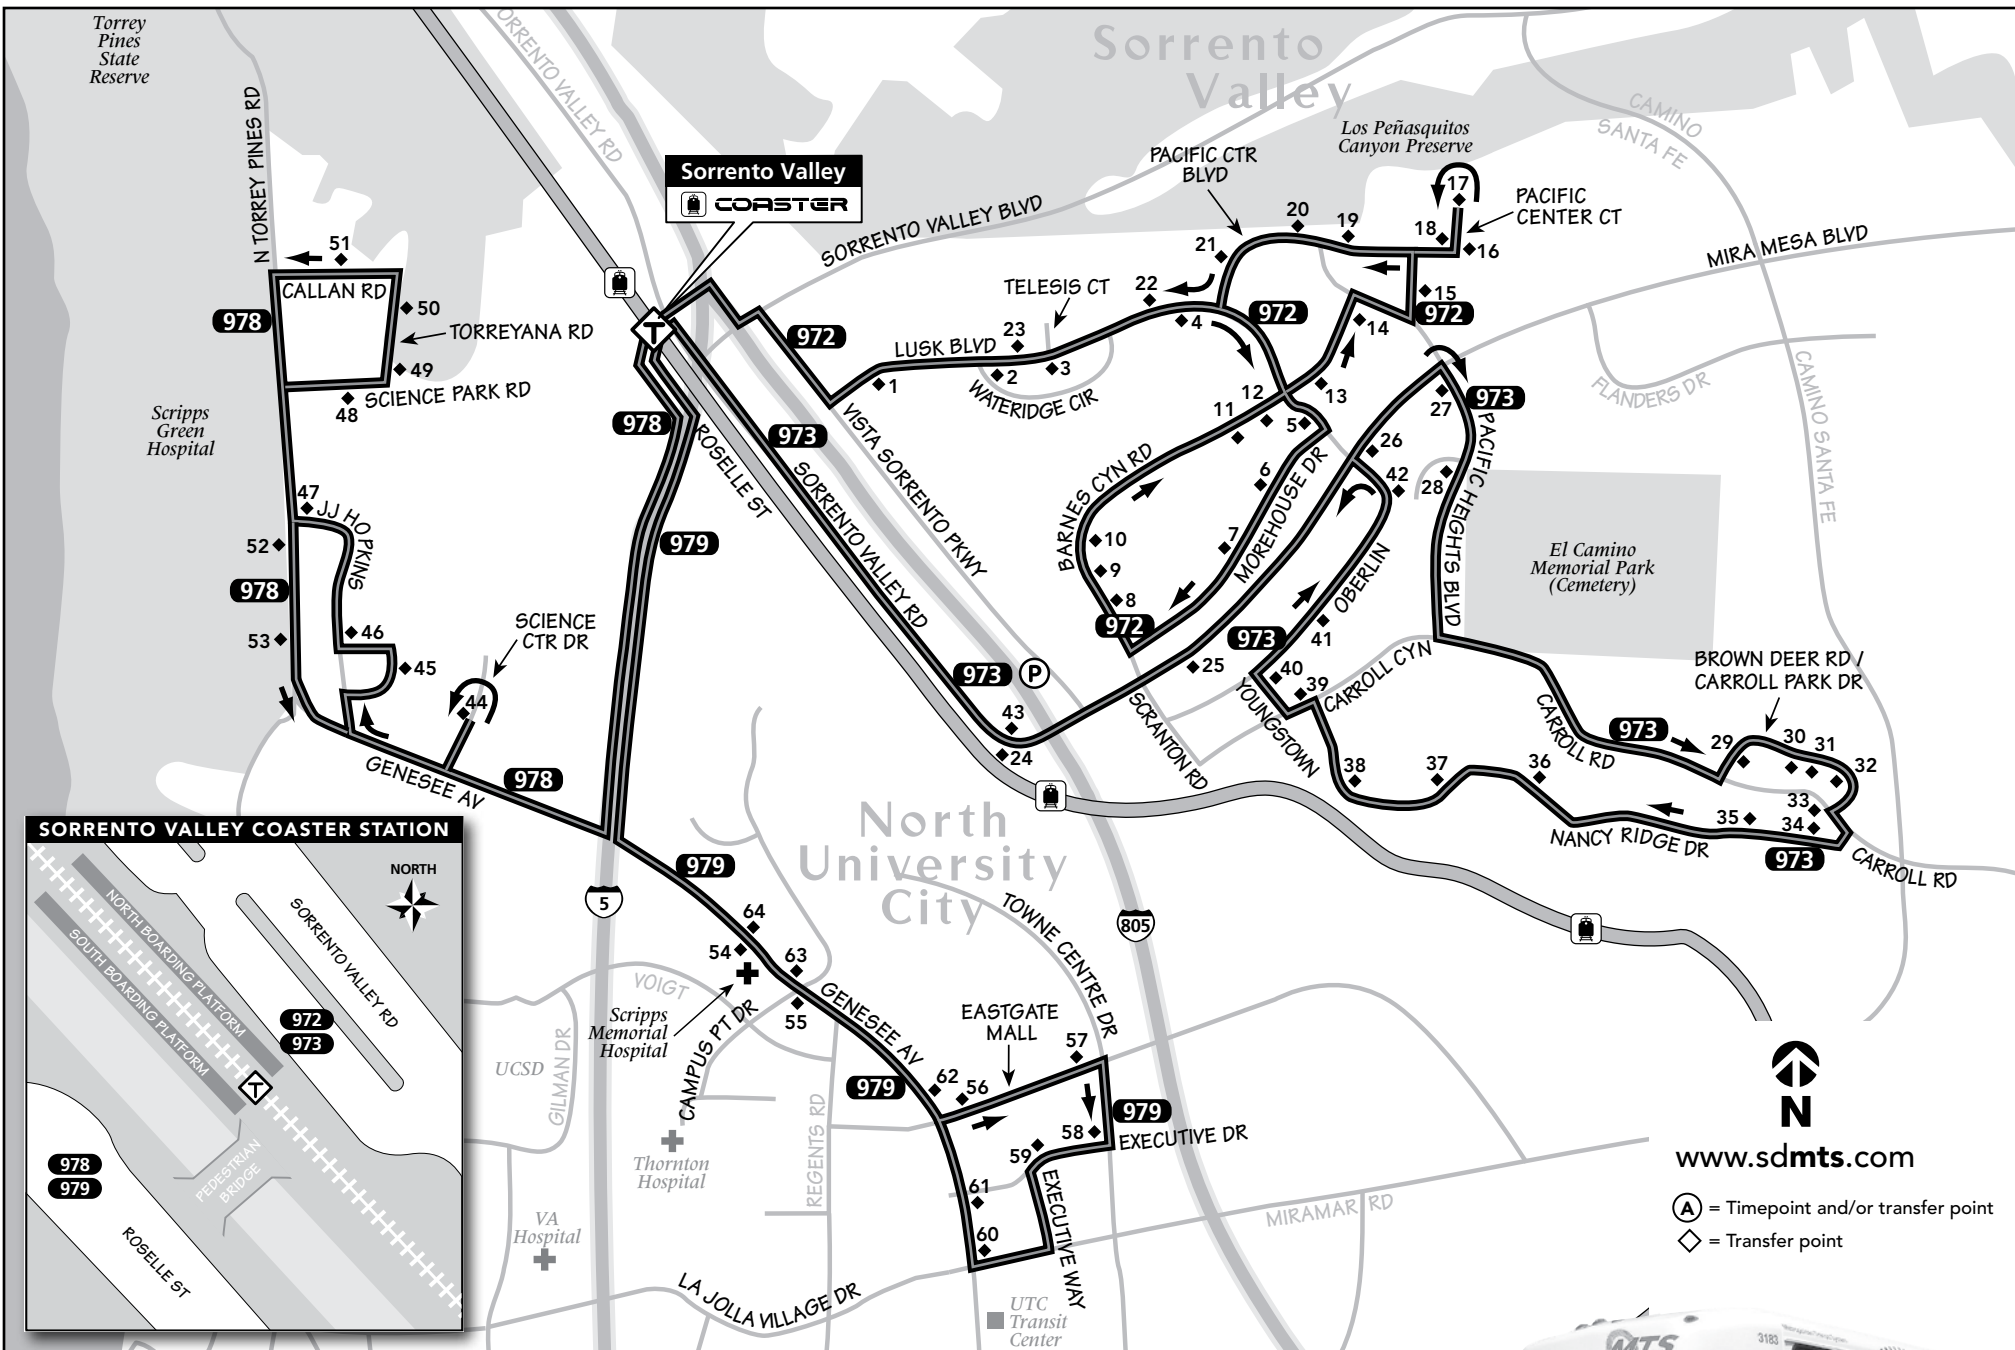

COASTER CONNECTION

**Sorrento Valley
COASTER Station**

- **972** Sorrento Mesa
- **973** Carroll Canyon
- **978** Torrey Pines
- **979** North University City

DAY PASS (REGIONAL) / Pase diario (Regional)

MTS COASTER Connection passes are not valid for travel on other MTS routes. However, other MTS passes are valid for travel on MTS COASTER Connection routes.

MTS COASTER conexión pasa no son válidas para viajar en otras rutas MTS. Sin embargo, otros MTS pases son válidos para viajar en rutas de conexión COASTER MTS.

For more information on riding MTS services, pick up a Rider's Guide on a bus or at the Transit Store, or visit www.sdmts.com.
Para obtener más información sobre el uso de los servicios de MTS, recoga un 'Rider's Guide' en un autobús o en 'The Transit Store,' o visita a www.sdmts.com.

* I.D. required for discount fare or pass.
* Se requiere identificación para tarifas o pases de descuento.

Thank you for riding MTS! ¡Gracias por viajar con MTS!

COASTER Monday through Friday / lunes a viernes

Oceanside → San Diego

	Morning (AM)				Afternoon/Evening (PM)		
Oceanside	6:03a	6:40a	7:15a	7:42a	3:29p	5:01p	5:35p
Carlsbad Village	6:07	6:44	7:19	7:47	3:35	5:06	5:40
Carlsbad Poinsettia	6:14	6:50	7:25	7:53	3:42	5:13	5:46
Encinitas	6:20	7:00	7:31	7:58	3:49	5:18	5:52
Solana Beach	6:26	7:06	7:38	8:03	3:55	5:26	6:03
Sorrento Valley	6:36	7:16	7:49	8:13	4:04	5:36	6:13
Old Town	6:55	7:36	8:09	8:36	4:24	5:56	6:33
San Diego	7:03	7:42	8:16	8:42	4:32	6:03	6:41

San Diego → Oceanside

	Morning (AM)		Afternoon/Evening (PM)				
San Diego	6:31a	7:45a	3:37p	4:22p	4:52p	5:27p	6:16p
Old Town	6:36	7:50	3:44	4:29	4:57	5:33	6:21
Sorrento Valley	6:58	8:13	4:05	4:51	5:18	5:55	6:44
Solana Beach	7:06	8:25	4:14	4:59	5:27	6:03	6:54
Encinitas	7:11	8:30	4:20	5:05	5:33	6:09	6:59
Carlsbad Poinsettia	7:17	8:36	4:26	5:11	5:40	6:16	7:05
Carlsbad Village	7:25	8:42	4:33	5:17	5:46	6:23	7:11
Oceanside	7:32	8:46	4:38	5:23	5:54	6:29	7:18